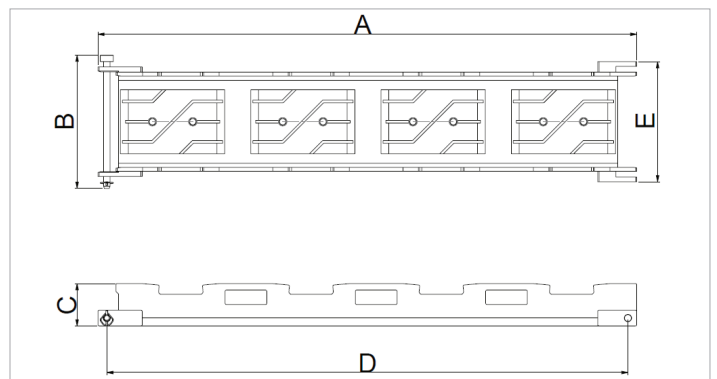

ST-S | Track

Specifications		
article number		101.001.829
model		ST-S
short description		Track
weight, ready for use	lb	352.7

Technical drawing dimensions		
dimension A	in	81.4
dimension B	in	20.1
dimension C	in	6.4
dimension D	in	78.7
dimension E	in	18.1