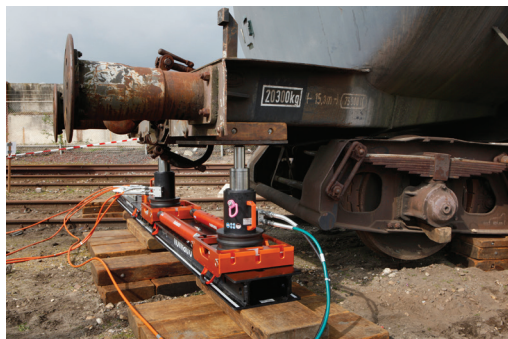

RVL 20 DU | Extension Hose

Specifications		
article number		100.570.296
model		RVL 20 DU
max. working pressure	psi	10443
short description		Extension Hose
length	ft	66

holmatro.com

© Holmatro 2023-12-30

While the greatest care has been devoted to the content, it is possible that the information in this printed matter is incorrect or incomplete. Holmatro B.V. and its affiliated companies (hereafter: Holmatro) cannot be held liable in any way for the consequences of activities undertaken on the basis of this printed matter. Values can vary within the manufacturer measurements. If you have any doubts about the correctness or completeness of the information, you shall contact Holmatro (T +31 (0)162-751480). Nothing from this printed matter can be copied and/or made public in any way without the explicit authorisation of Holmatro.