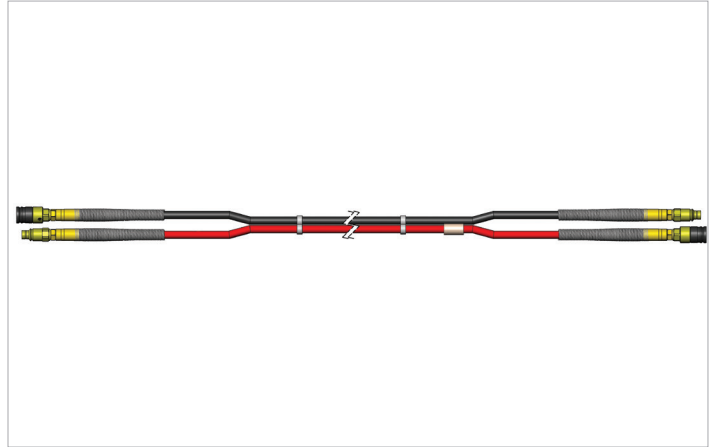

## Technical specification sheet

# RVL 20 DRU | Extension Hose

Specifications		
article number		100.570.300
model		RVL 20 DRU
max. working pressure	psi	10443
short description		Extension Hose
length	ft	66

[holmatro.com](http://holmatro.com)