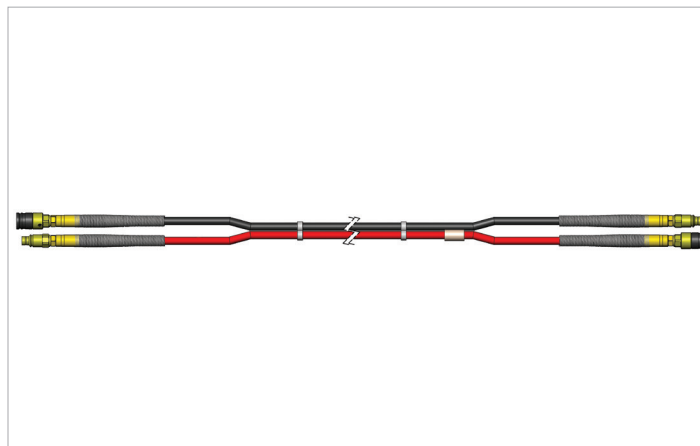

Technical specification sheet

RVL 20 DRU | Extension Hose

Specifications		
article number		100.570.300
model		RVL 20 DRU
max. working pressure	bar/Mpa	720 / 72
short description		Extension Hose
length	m	20