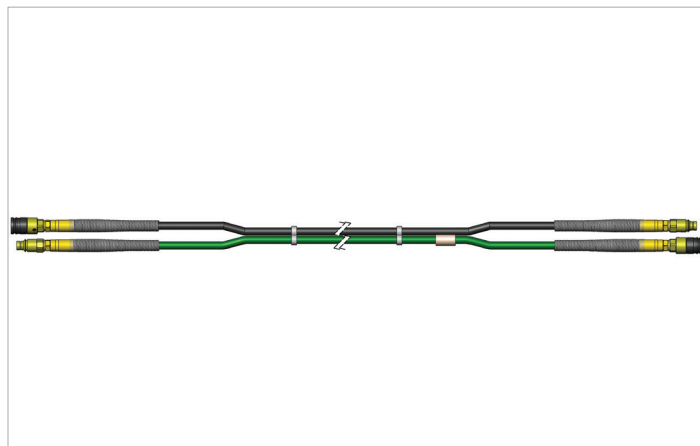

Technical specification sheet

RVL 20 DGU | Extension Hose

Specifications		
article number		100.570.299
model		RVL 20 DGU
max. working pressure	bar/Mpa	720 / 72
short description		Extension Hose
length	m	20