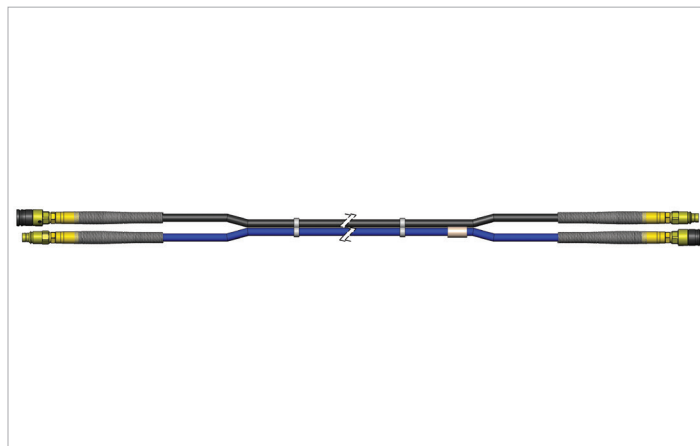

Technical specification sheet

RVL 20 DBU | Extension Hose

Specifications		
article number		100.570.301
model		RVL 20 DBU
max. working pressure	bar/Mpa	720 / 72
short description		Extension Hose
length	m	20