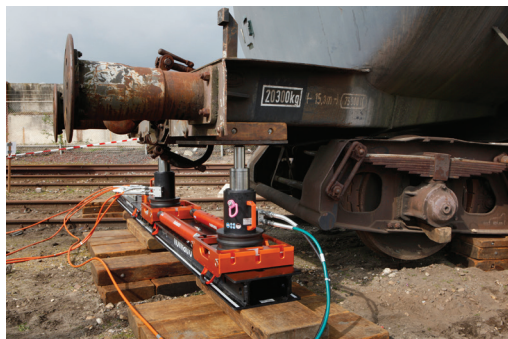

# RVL 10 DU | Extension Hose

Specifications		
article number		100.570.302
model		RVL 10 DU
max. working pressure	psi	10443
short description		Extension Hose
length	ft	33

[holmatro.com](http://holmatro.com)