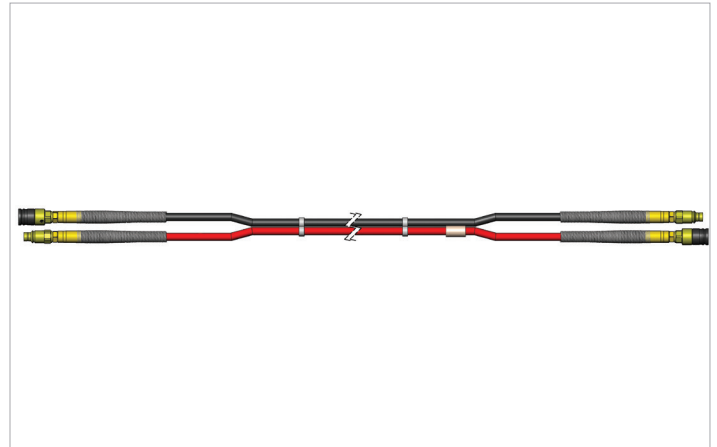

Technical specification sheet

RVL 10 DRU | Extension Hose

Specifications		
article number		100.570.306
model		RVL 10 DRU
max. working pressure	psi	10443
short description		Extension Hose
length	ft	33

holmatro.com