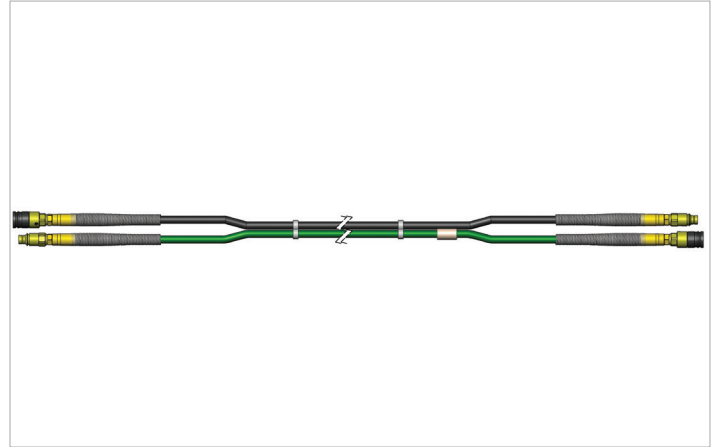

## Technical specification sheet

# RVL 10 DGU | Extension Hose

Specifications		
article number		100.570.305
model		RVL 10 DGU
max. working pressure	psi	10443
short description		Extension Hose
length	ft	33

[holmatro.com](http://holmatro.com)