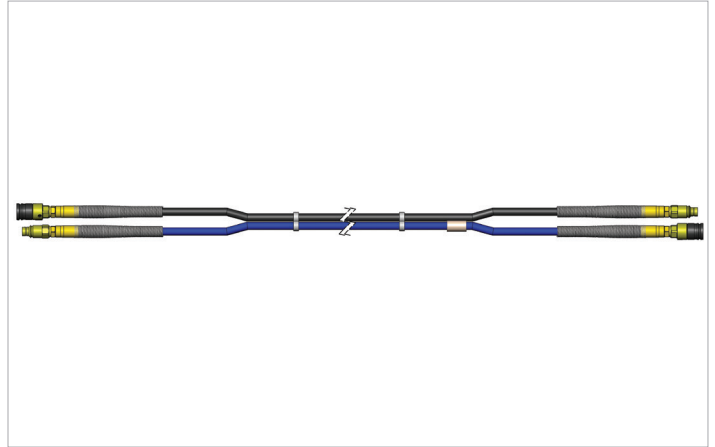

Technical specification sheet

RVL 10 DBU | Extension Hose

Specifications		
article number		100.570.307
model		RVL 10 DBU
max. working pressure	psi	10443
short description		Extension Hose
length	ft	33

holmatro.com