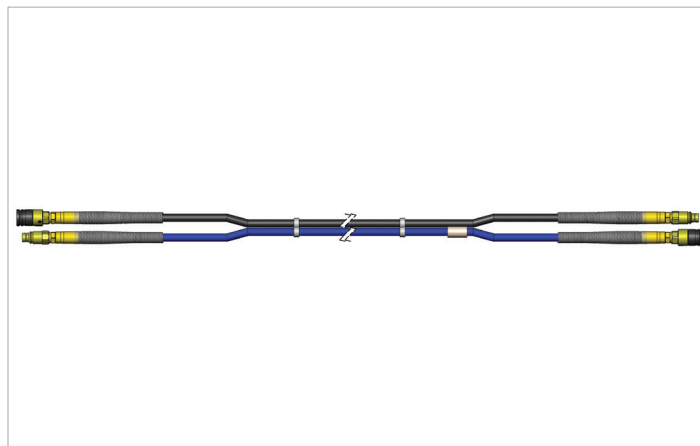

Technical specification sheet

RVL 10 DBU | Extension Hose

Specifications		
article number		100.570.307
model		RVL 10 DBU
max. working pressure	bar/Mpa	720 / 72
short description		Extension Hose
length	m	10